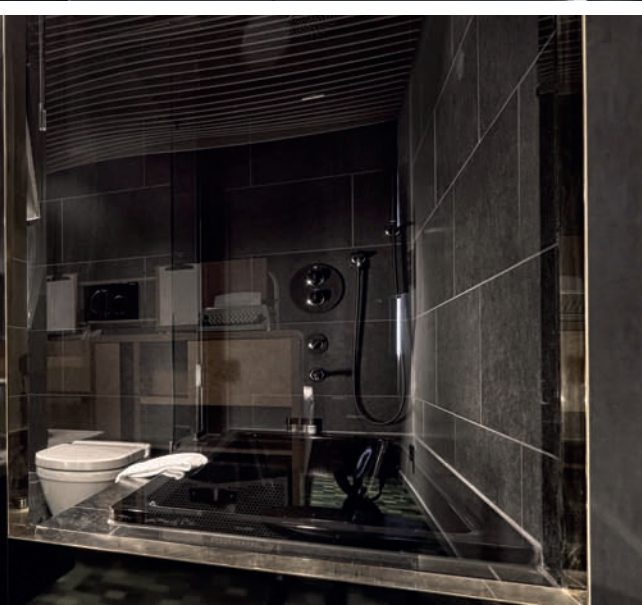

Take, for example, the GROHE Essentials accessories range. By combining circular shapes with functional attributes they are designed to offer superior user comfort.

The simple but tasteful offerings light up your bathroom. Thanks to the GROHE StarLight® coating, the accessories are incredibly scratch-resistant, meaning the dazzling surface won't mark or tarnish.

GROHE ACCESSORIES IN PERFECT HARMONY

You have the vision. We have the complete solution.

From faucets and showers to flush actuation plates, every GROHE collection offers a complete range of coordinating designs. But it is the detail that can make all the difference. GROHE accessories reflect the design nuances and core values of our collections which simplifies the specification of your bathroom.

GROHE Essentials

Essential details that give character to a bathroom.

They are simple and functional, most carefully designed to be within easy reach. Essentials accessories always create a comfortable bathroom experience.