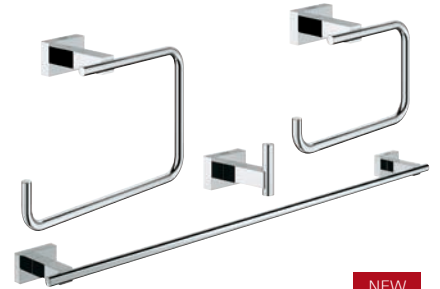

40 372 001
Crystal glass

40 368 001
Soap dish

GROHE Essentials Cube

40 511 001
Robe hook

40 512 001
Multi-towel rack 600 mm

40 510 001
Towel ring

40 624 001
Double towel bar 439 mm

40 514 001
Grip bar 300 mm

40 507 001
Toilet paper holder

40 623 001
Spare toilet paper holder

GROHE
StarLight®

40 509 001
Towel rail 600mm

NEW

40 777 001
Guest Bathroom Accessories Set
Consists of 40 511 001 + 40 509 001
+ 40 507 001