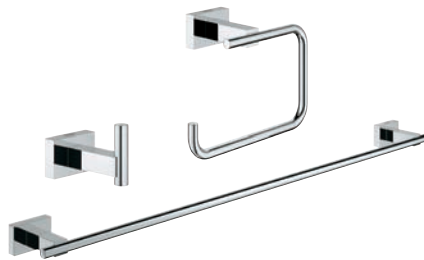

40 372 001
Crystal glass

40 368 001
Soap dish

GROHE Essentials Cube

40 511 001
Robe hook

40 512 001
Multi-towel rack 600 mm

40 510 001
Towel ring

40 624 001
Double towel bar 439 mm

40 514 001
Grip bar 300 mm

40 507 001
Toilet paper holder

40 623 001
Spare toilet paper holder

GROHE
StarLight®

40 509 001
Towel rail 600mm

NEW

40 777 001
Guest Bathroom Accessories Set
Consists of 40 511 001 + 40 509 001
+ 40 507 001