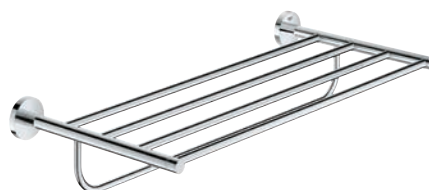

40 369 001

Holder for Glass, Soap dish
or Soap dispenser

40 448 001

Consists of Holder + Soap dispenser

40 447 001

Consists of Holder + Crystal glass

40 444 001

Consists of Holder + Soap dish

40 364 001
Robe hook

40 799 001
Glass shelf 600 mm

NEW

40 800 001
Multi-towel rack 600 mm

NEW

40 365 001
Towel ring

40 366 001
Towel rail 600 mm
40 386 001
Towel rail 800 mm
40 688 001
Towel rail 450 mm

40 371 001
Double towel bar

40 802 001
Double towel rail 500 mm

NEW

40 421 001
Grip bar 300 mm
40 793 001
Grip bar 450 mm
40 794 001
Grip bar 610 mm
40 795 001
Grip bar 914 mm
40 796 001
Grip bar 1066 mm

NEW

NEW

NEW

NEW

40 797 001
Grip bar L-shaped 940x600 mm