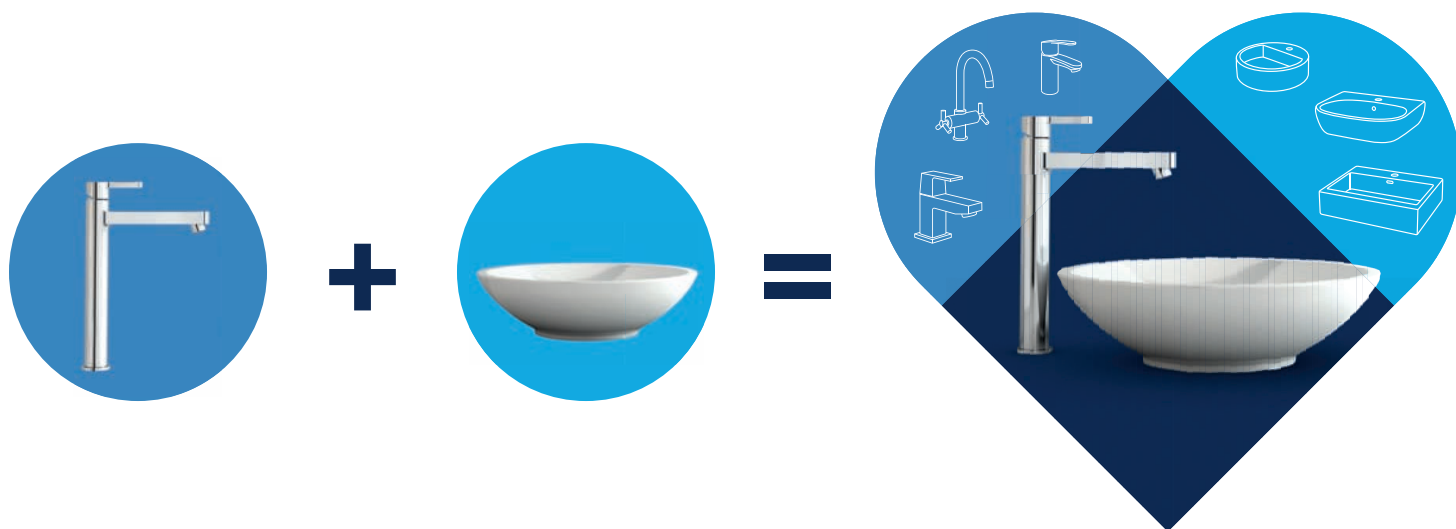

## **S-Size**

A standard size faucet is the comfortable choice for standard comfort at the washbasin.

**M-Size**

Add extra comfort with a higher medium height faucet, providing easier access with a longer spout.

**L-Size**

Great for busy basins in family bathrooms, the large tap with a high spout is a practical & safe choice.

**XL-Size**

Choose unrivalled comfort and create an elegant focal point with an extra-large faucet ideal for stylish vessel basins or for maximal comfort.

# AND FIND YOUR GROHE BESTMATCH™!

GROHE now makes it easier than ever for you to find the perfect combination of washbasin and faucet – with the GROHE BestMatch™ website and app for iOS & Android. Regardless of whether you are looking for a washbasin to fit your desired GROHE faucet, or an exclusive GROHE faucet for your washbasin, with GROHE BestMatch™ you're guaranteed to find just the right combination.